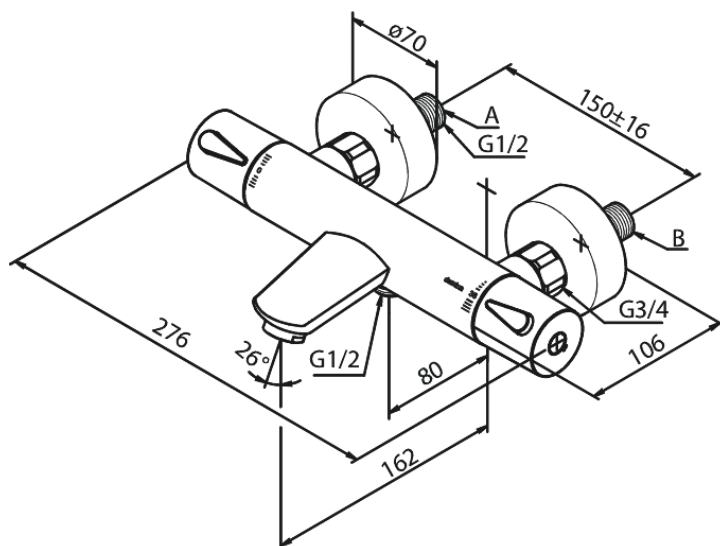

FM Mattsson Denmark ApS
Hvidkærvej 48, 5250 Odense SV, DK-56416218

+45 88 33 00 34 danmark@fmmattssongroup.com

Mere information på damixa.com

damixa